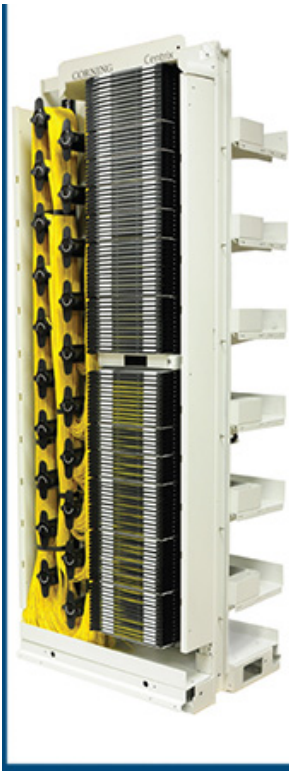

redefine density

Beautifully Dense, Stunningly Scalable

The Centrix™ Platform, Corning's next-generation switch center solution, combines extreme flexibility and simplicity with the ultimate in density. With superior jumper management and an innovative fiber routing system, the Centrix Platform is a cross-functional solution that meets the requirements of multiple application spaces.

Corning. Transforming Technology.

<http://opcomm.corning.com/CentrixBuzz>

Ordering Information

For more information contact
KGP Logistics at 800-755-1950

Dewalt - Drives Efficiency and Dependability

20V MAX* XR Lithium Ion Brushless Premium Hammerdrill & Impact Driver Combo Kit

- DEWALT-built brushless motor delivers up to 57% more run time over brushed
- XR Li-Ion batteries with fuel gauge provide 33% more capacity over standard packs
- DCD995 20V MAX* 1/2" hammerdrill 3-speed, high performance (0-2,000 RPM) all-metal transmission optimizes tool-to-task for fast application speeds and improved run time. The hammerdrill is 0-34,000 BPM for fast drilling in masonry materials
- DCF886 20V MAX* 1/4" impact driver provides 1,500 in-lbs of max torque at fast 0-2,800 RPM speed and 0-3,200 impacts per minute.

This has a 1 year service and parts warranty and the batteries have a full replacement 3 year warranty.

Contact KGP Logistics at 800-755-1950 or visit www.kgplogistics.com

Ordering Information